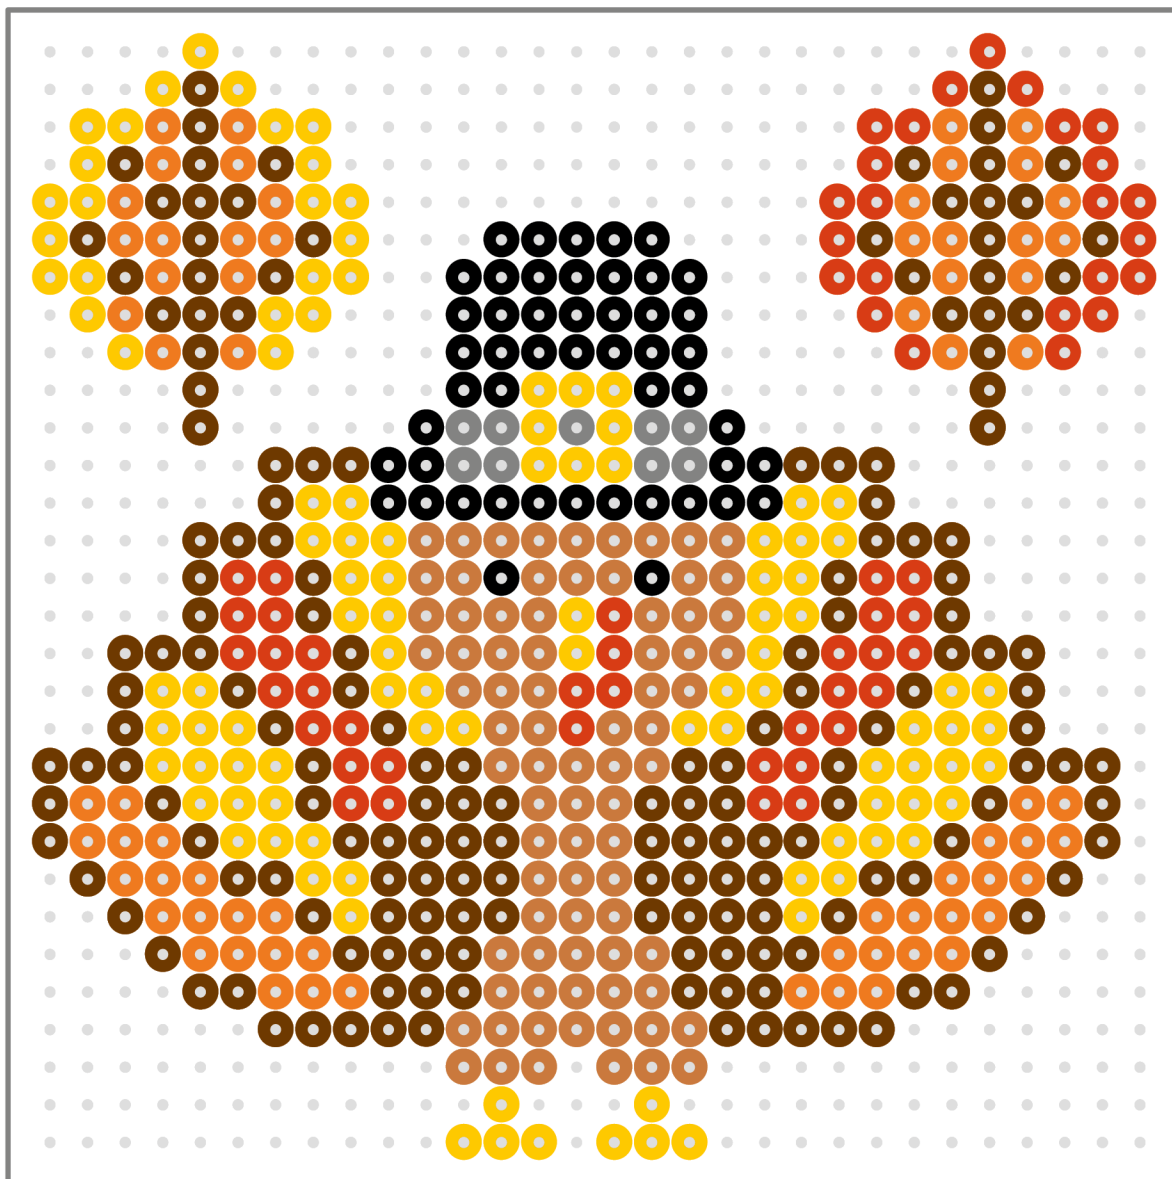

Thanksgiving Turkey

Perler Bead Template

To use as a template make sure to print at 100% (actual size)